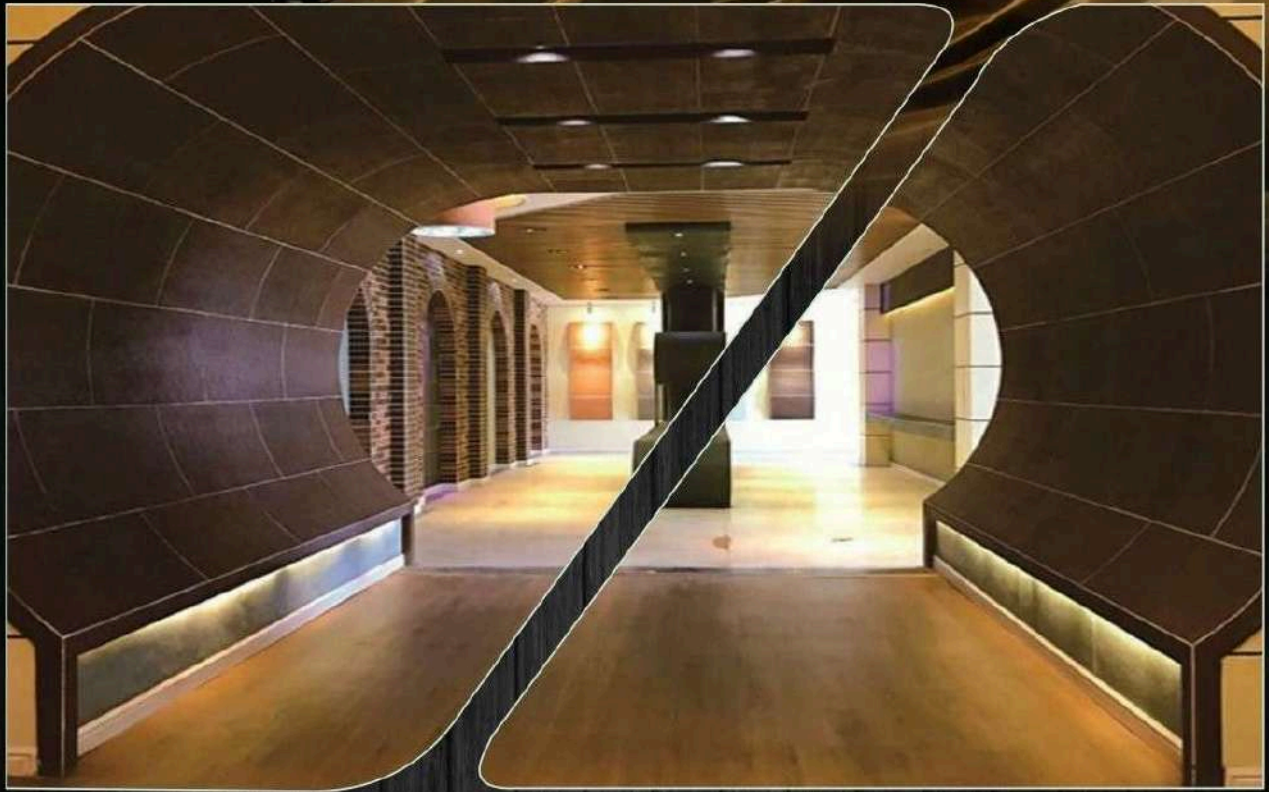

*Thanks !
Hope to see you on floor...*

 Corrosion resistant	 Impact-resistant	 Moistureproof	 Colorfast	 IMPACT	 Heat Insulation	 Cigarette Resist	 Heat-Resistant	 High Intensity
			 Sound Insulation	 Anti-flammability	 Waterproof			

N.B. : colors may vary picture shown above